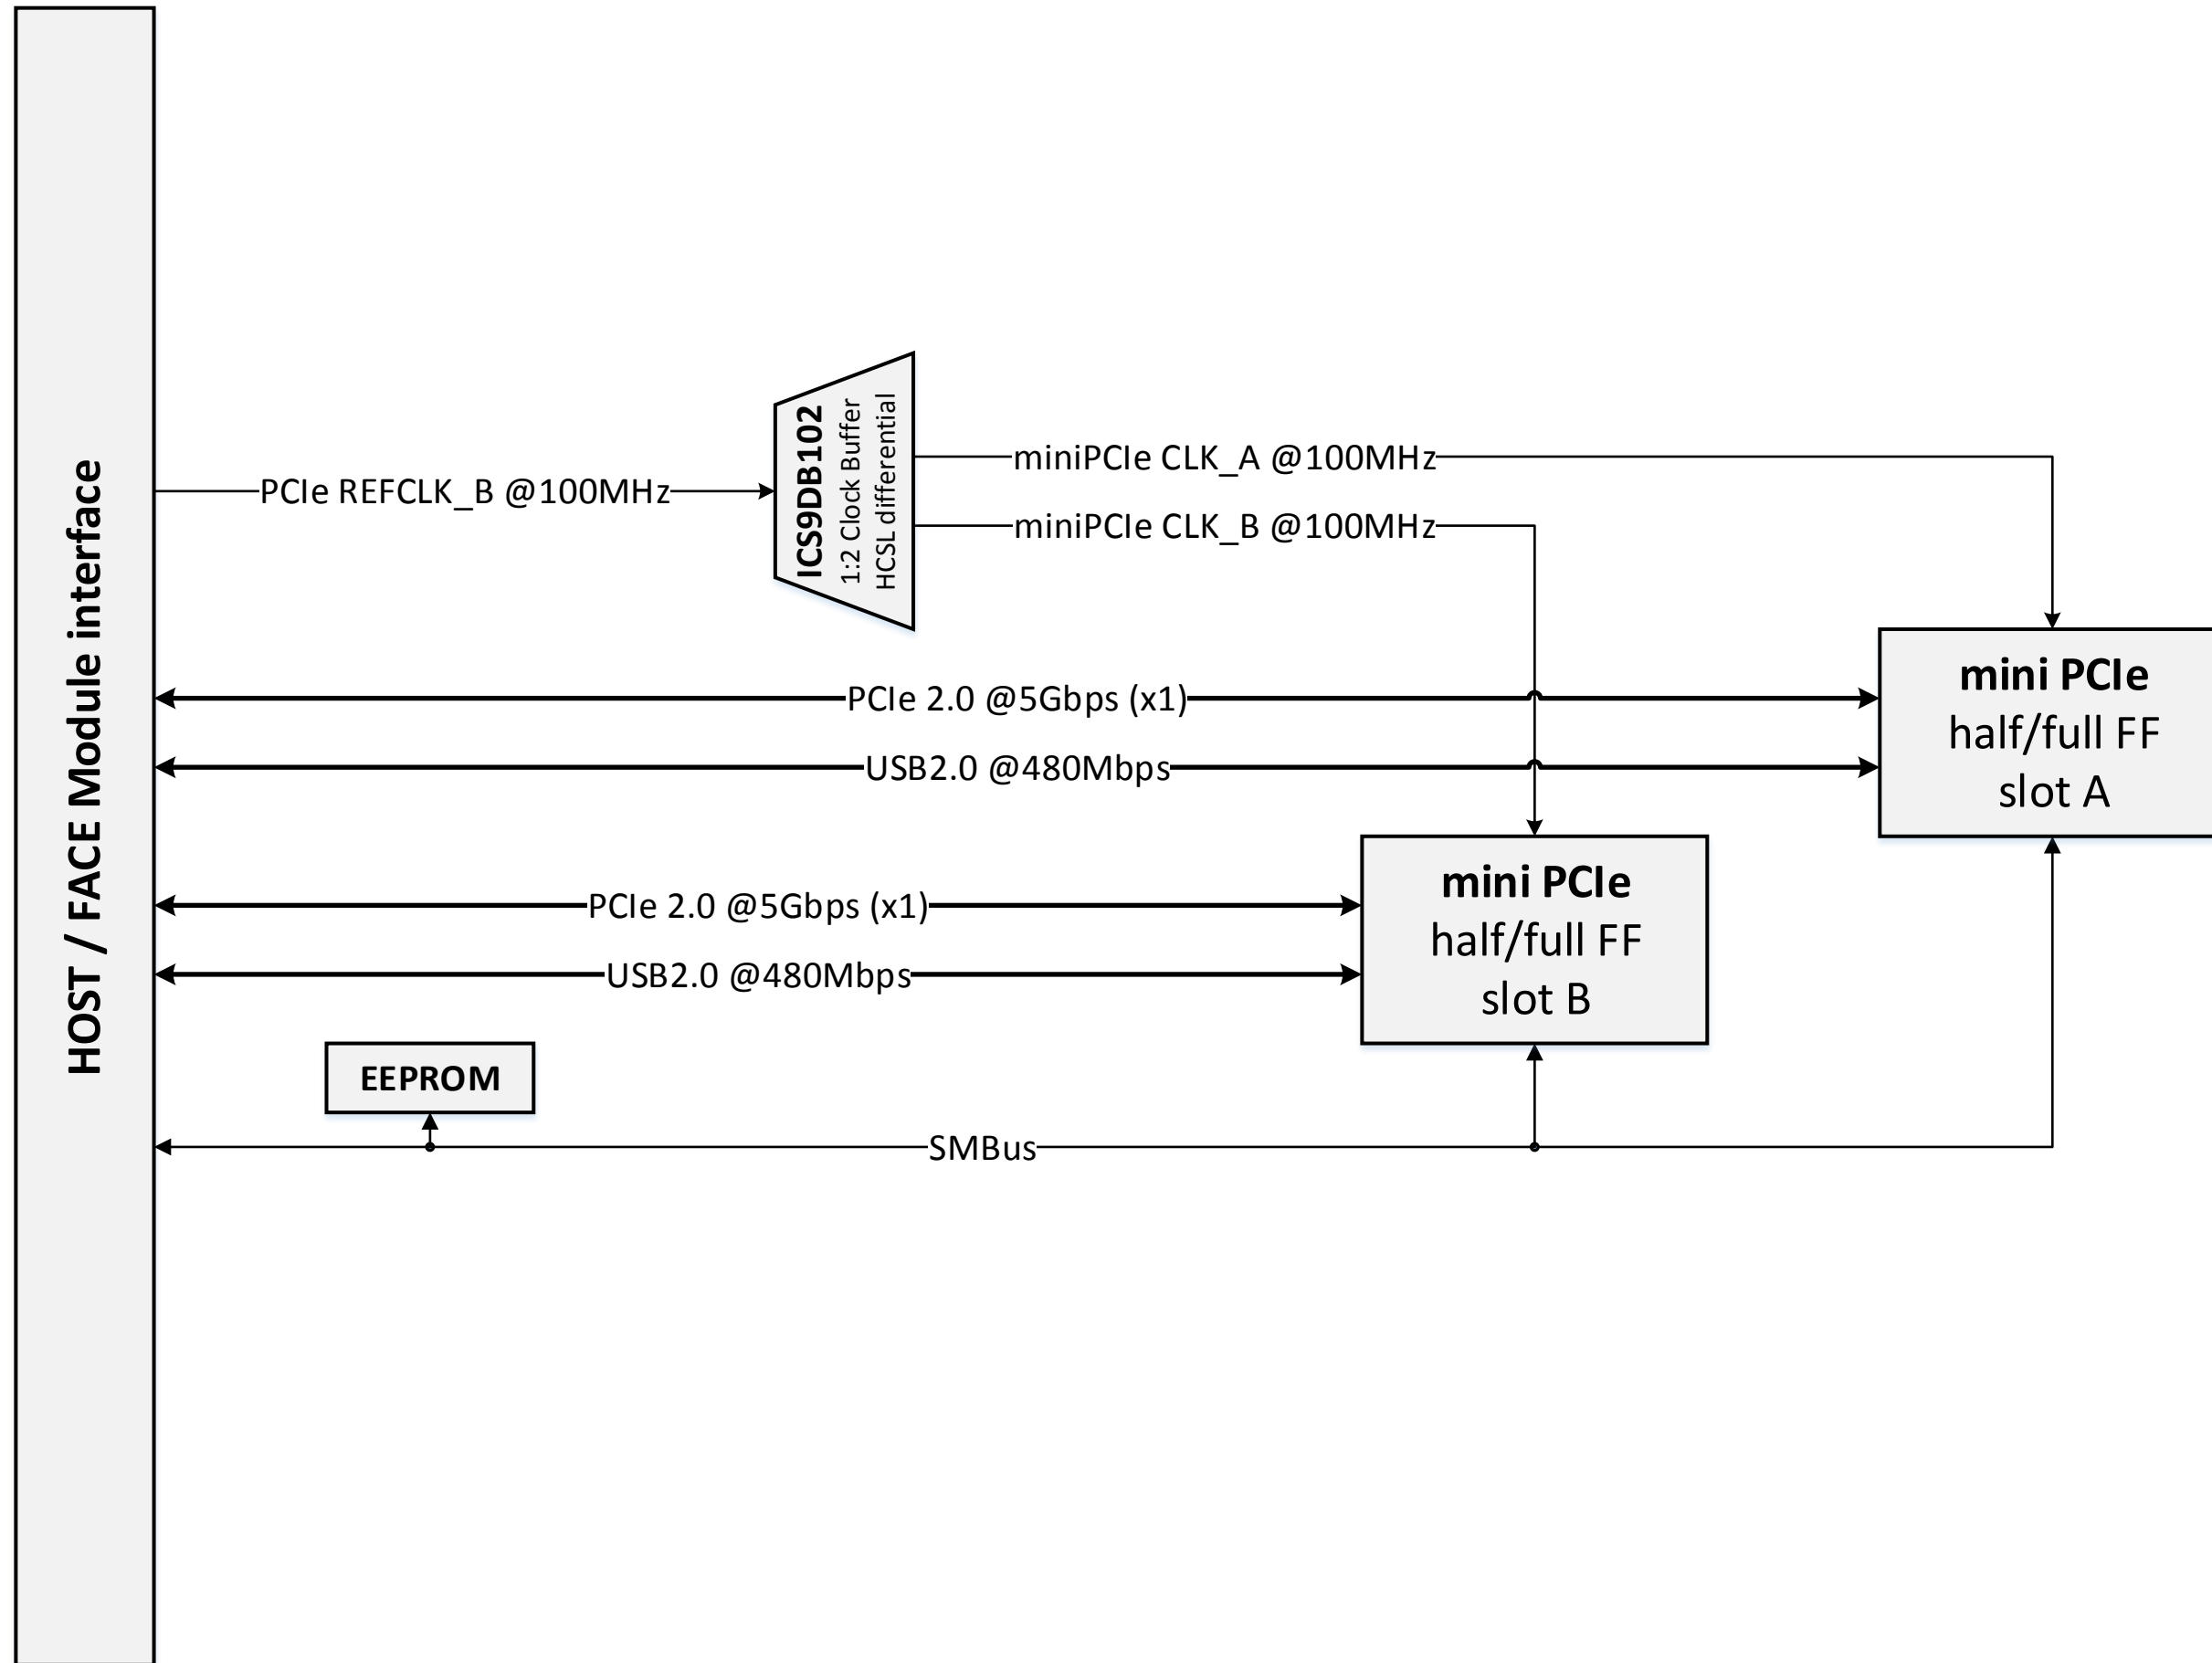

FM-XTDM2 (former FM-2PCIE)