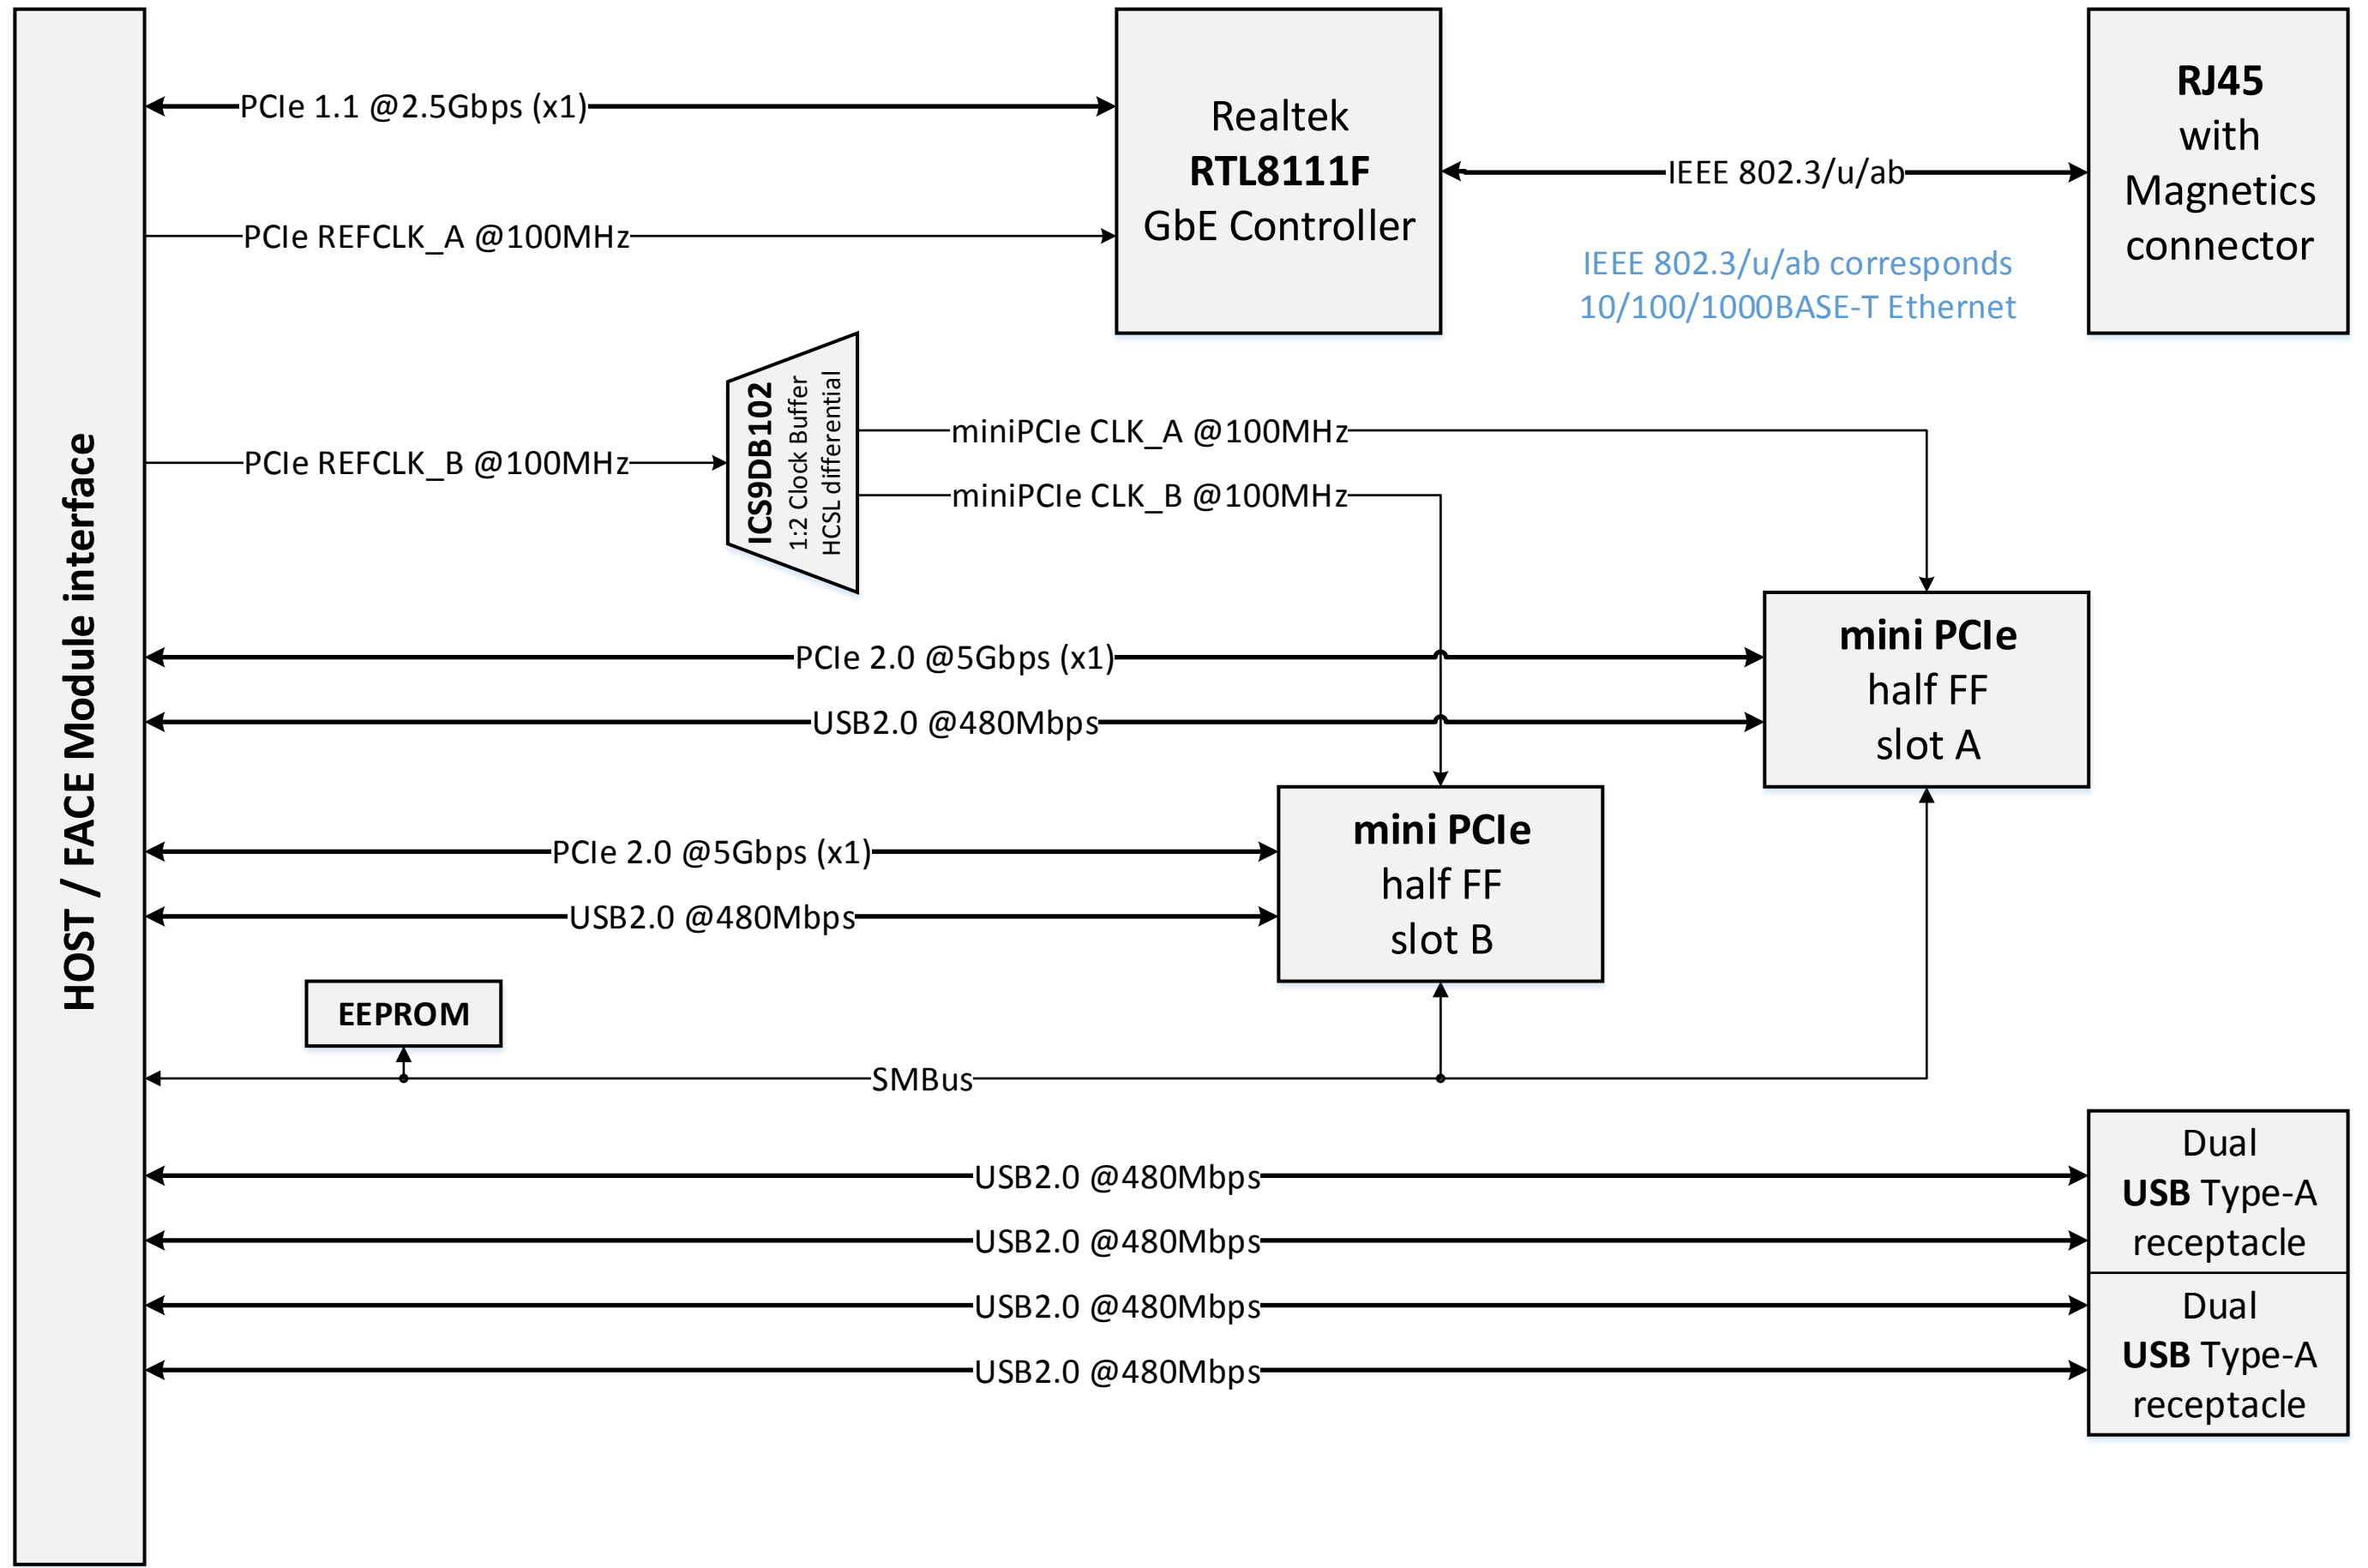

# FM-4USB

# FM-USB3 (with IPC2 only)

# FM-SER

# FM-XTDEU2/4 (former FM-1LAN)