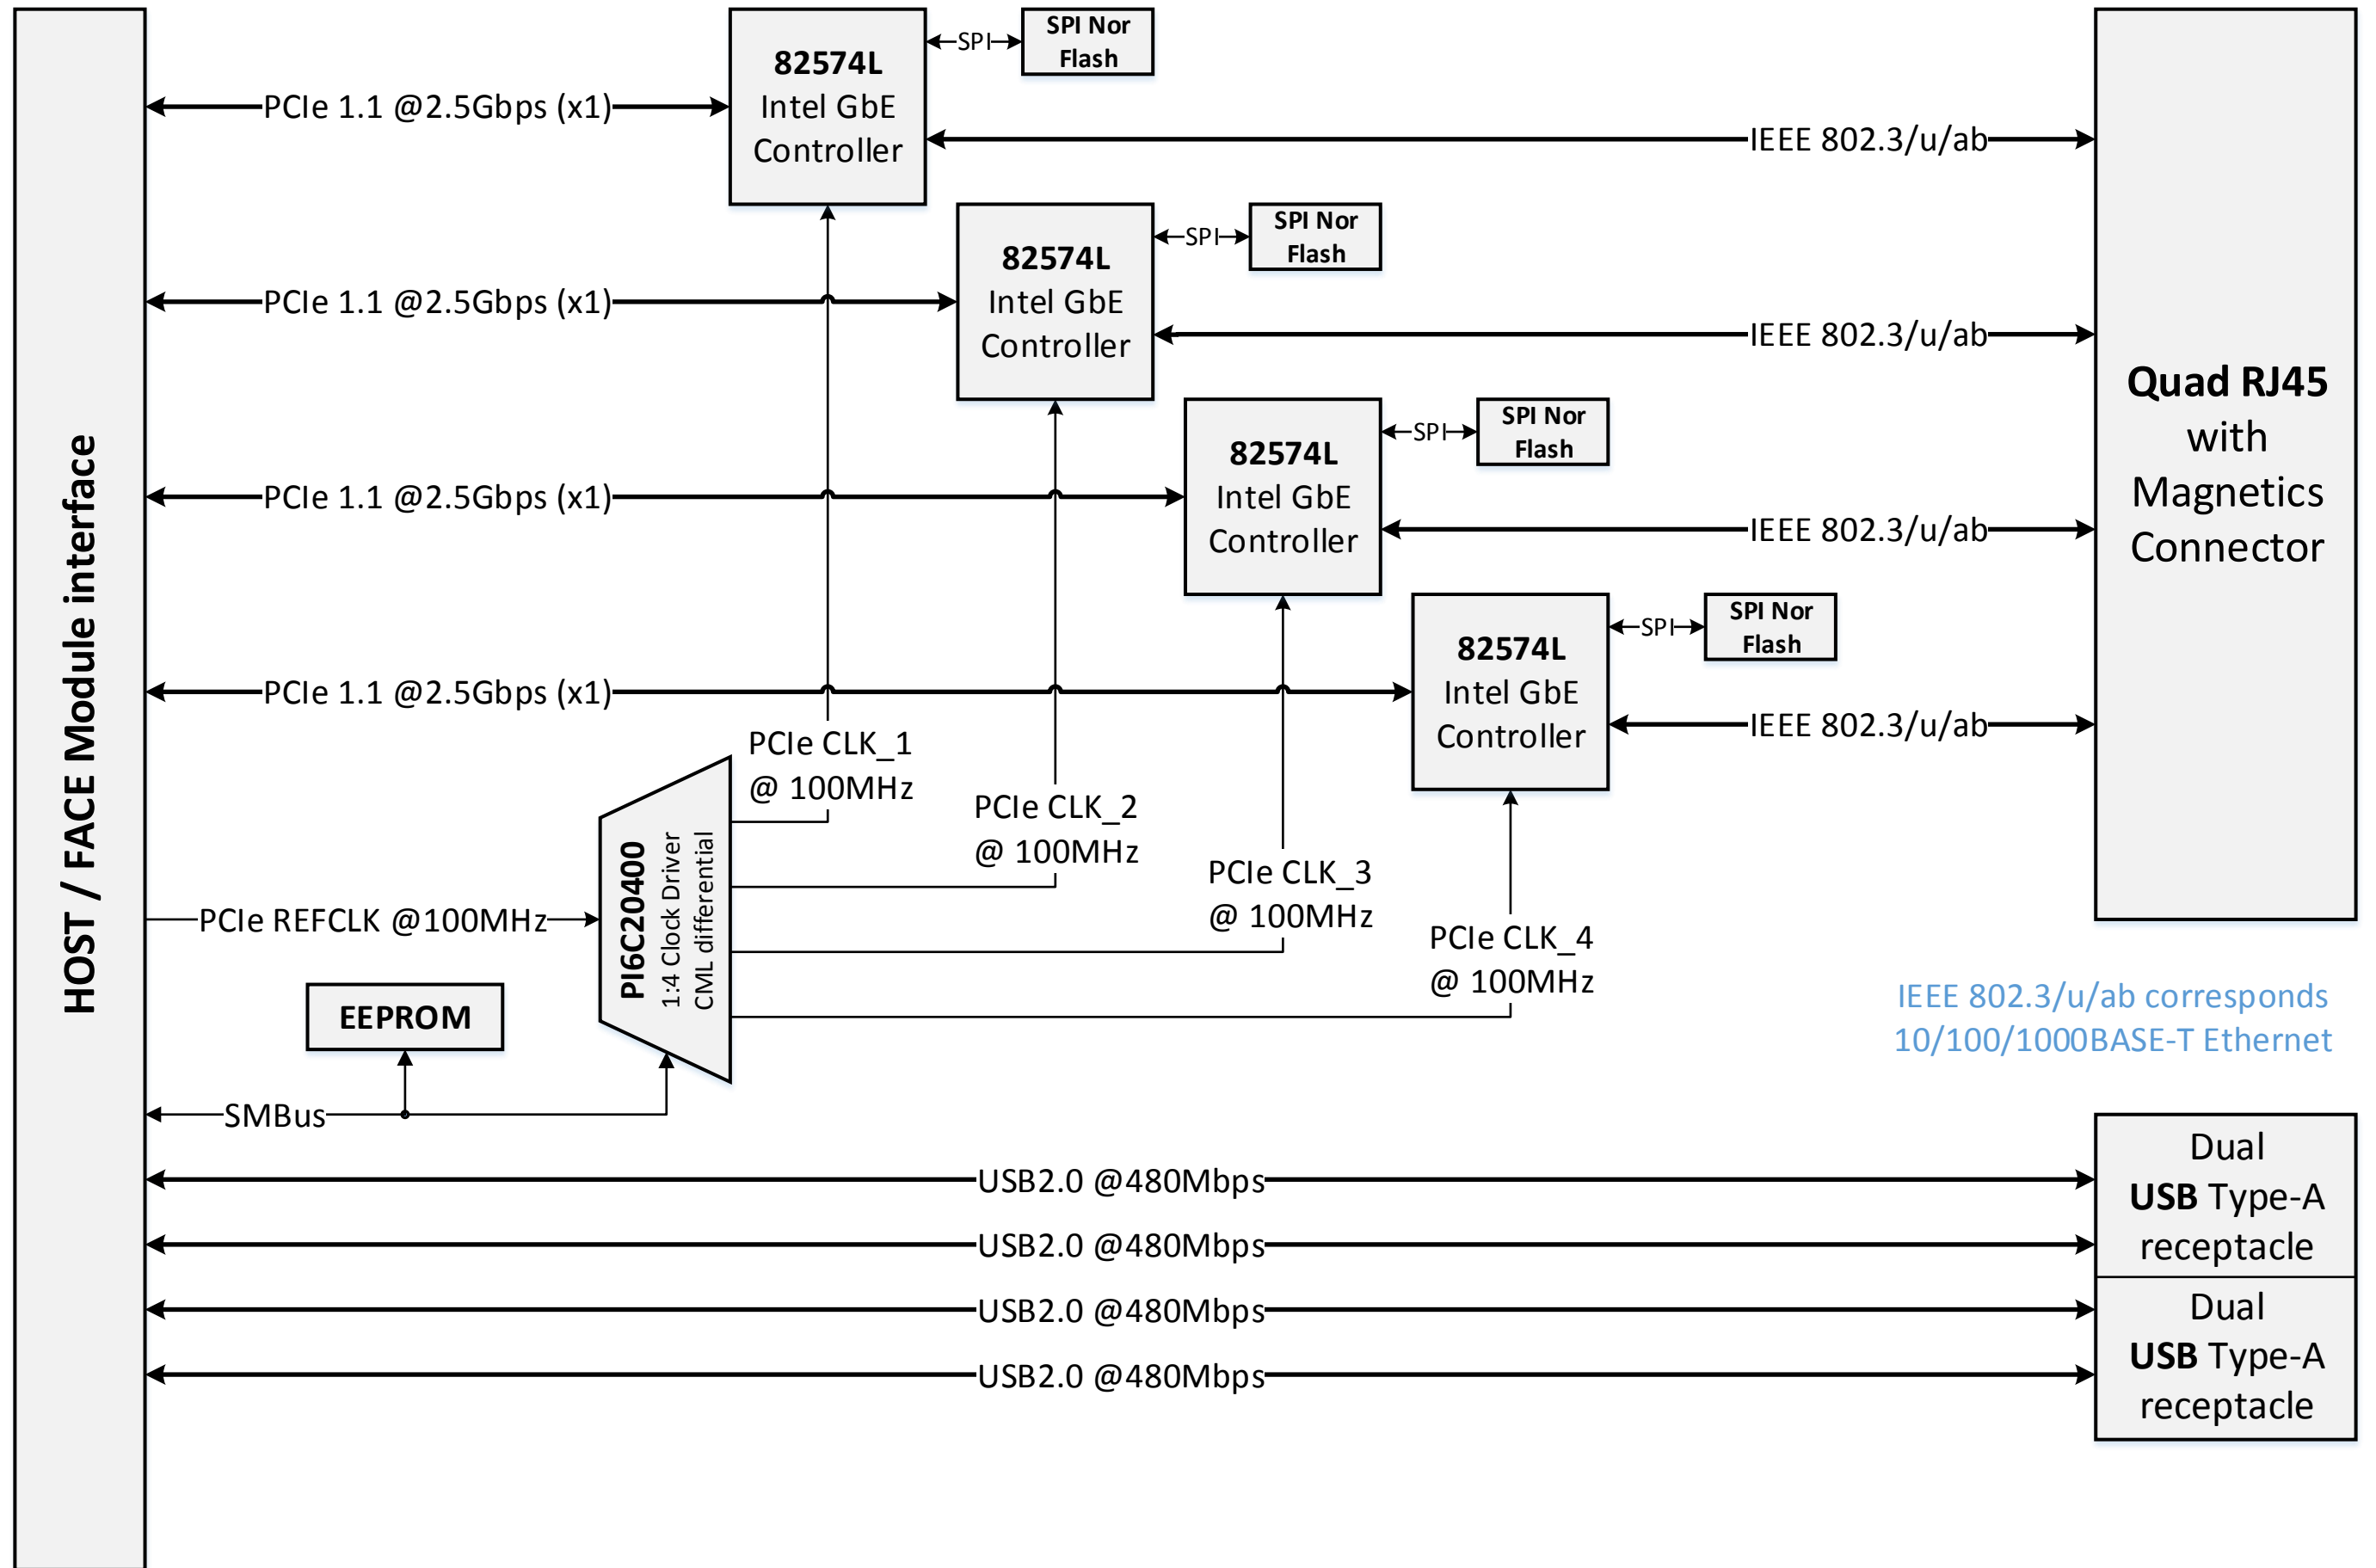

FM-XTDE4U2/4 (former FM-4LAN)